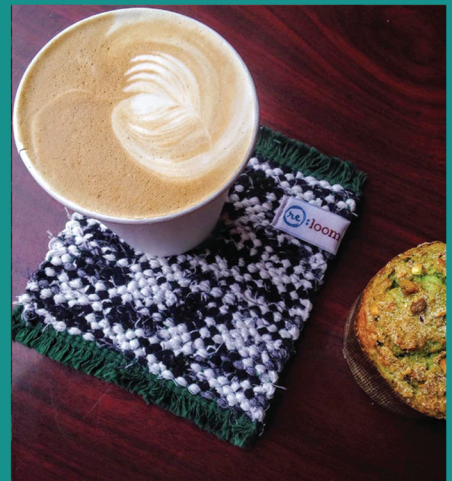

Corporate Gift Catalogue 2016