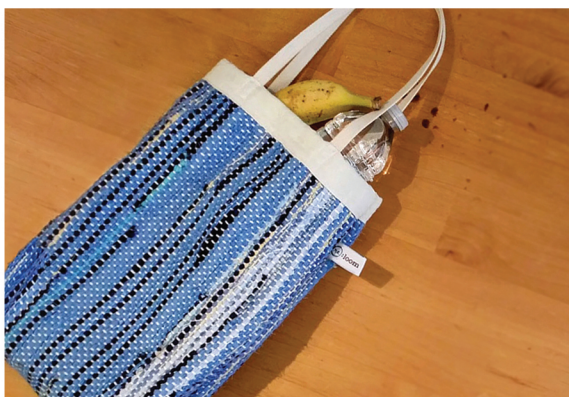

Quantity Range	2 + units	10 + units	50 + units
Price	\$9	\$7	\$5

**Mug Rug \$10**

6.5"l x 5"w Decorative white fringe trim. Best for a mug of tea, coffee, hot coco, and more.

Quantity Range	2 + units	10 + units	50 + units
Price	\$9	\$7	\$5

**Business Card Holder \$30**

5.5"l x 4"w Perfect size for license, business cards, and credit cards.

Quantity Range	2 + units	10 + units	50 + units
Price	\$28	\$25	\$20

**Lilith Bag \$48**

13"l x 7"w Lunch at the office or on the go.