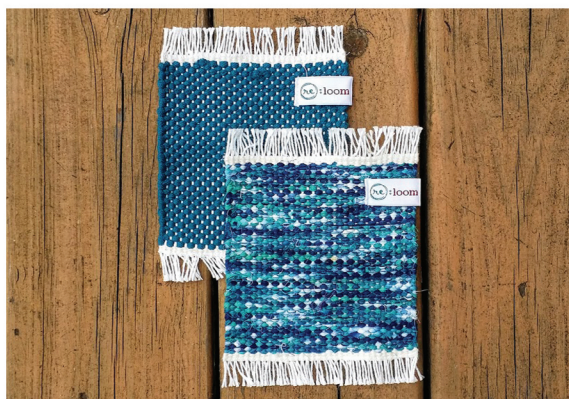

Mug Rug $10

6.5"l x 5"w Decorative white fringe trim. Best for a mug of tea, coffee, hot coco, and more.

Quantity Range	2 + units	10 + units	50 + units
Price	$9	$7	$5