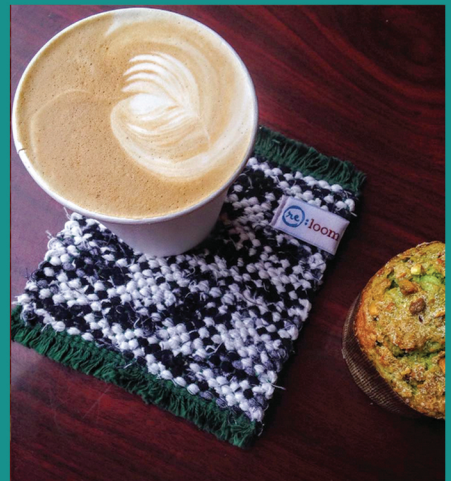

Corporate Gift Catalogue 2017