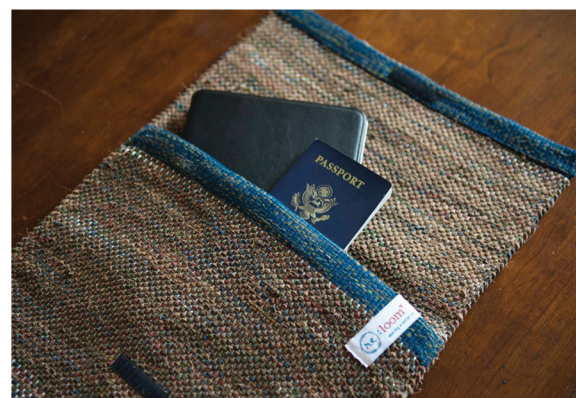

Portfolio Clutch $70

10.5"l x 14"w Fold-over top flap with velcro closure. Fits folders, laptops, notebooks, and more.

Quantity Range	2 + units	10 + units	50 + units
Price	$68	$65	$57