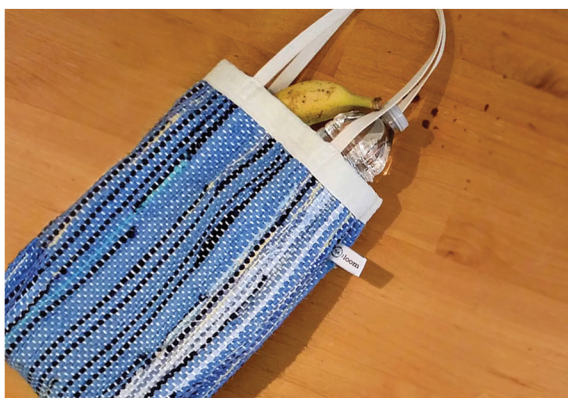

Quantity Range	2 + units	10 + units	50 + units
Price	\$9	\$7	\$5

**Mug Rug \$10**

6.5"l x 5"w White fringe trim. Perfect for a mug of tea, coffee, hot coco, and more.

Quantity Range	2 + units	10 + units	50 + units
Price	\$9	\$7	\$5

**Business Card Holder \$30**

5.5"l x 4"w Perfect size for license, business cards, and credit cards.

Quantity Range	2 + units	10 + units	50 + units
Price	\$28	\$25	\$20

**Lilith Bag \$48**

13"l x 7"w Lunch at the office or on the go.