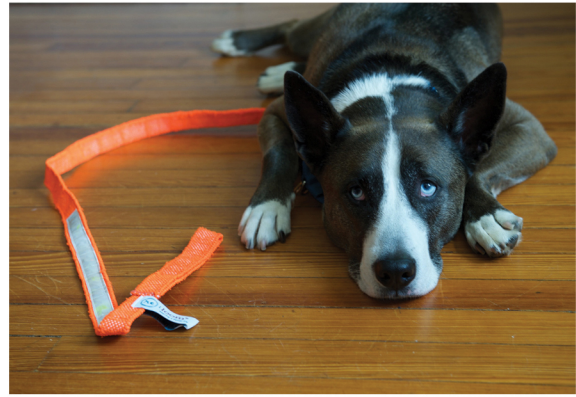

Pet Leash $45 - $50

1"w x 60"l 100% Washable. Reflective for safe nighttime walks or runs.

Quantity Range	2 + units	10 + units	50 + units
Large	$49	$47	$45
Small	$44	$43	$40