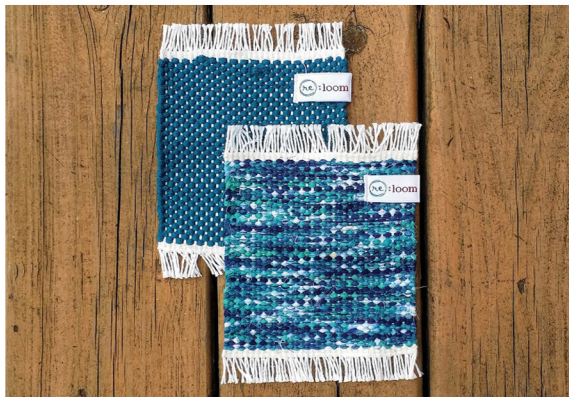

Quantity Range	2 + units	10 + units	50 + units
Price	\$9	\$7	\$5

**Mug Rug \$10**

6.5"l x 5"w White fringe trim. Perfect for a mug of tea, coffee, hot coco, and more.

Quantity Range	2 + units	10 + units	50 + units
Price	\$9	\$7	\$5